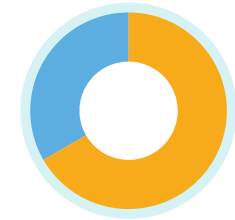

Open Ended Question What objects can you observe in our sky?

Date	Nickname	Other	Response
04/11/2019	1		
04/11/2019	10		Sun
04/11/2019	11		Sun
04/11/2019	12		Sun
04/11/2019	2		Sun
04/11/2019	3		Sun
04/11/2019	4		Skiy
04/11/2019	5		sun Scot clods
04/11/2019	6		
04/11/2019	7		Sunisbloyel
04/11/2019	8		
04/11/2019	9		

Poll Stats

No Answer

Free Text

Quiz Earth's Place in Space

Date	Nickname	Other	Response	Correct
Which objects in the sky move?				50%
04/11/2019	1			✗
04/11/2019	10		Earth	✓
04/11/2019	11		Earth	✓
04/11/2019	12		sun	✗
04/11/2019	2		Earth	✓
04/11/2019	3		sun	✗
04/11/2019	4		sun	✗